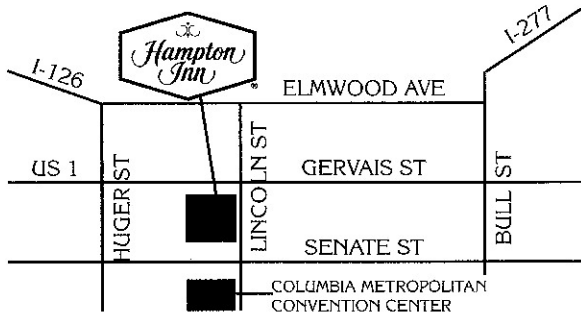

**From I-77:** Take I-277 into downtown and follow Bull St. to Gervais Street. Right on Gervais. Hotel is ½ mile on left.

**From I-20:** Take I-26 East and follow directions below.

**From I-26:** Exit at I-126 and take Huger Street exit. Travel four blocks and turn left onto Gervais Street. Hotel is two blocks on the right.